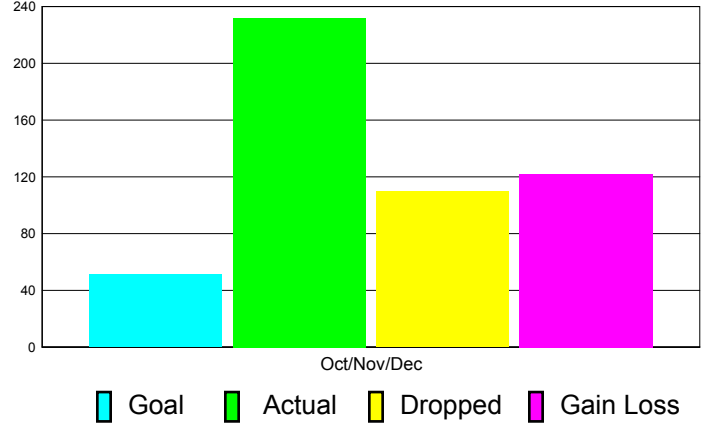

Membership Results 2011-2012

Goal, New, Dropped, Gain/Loss